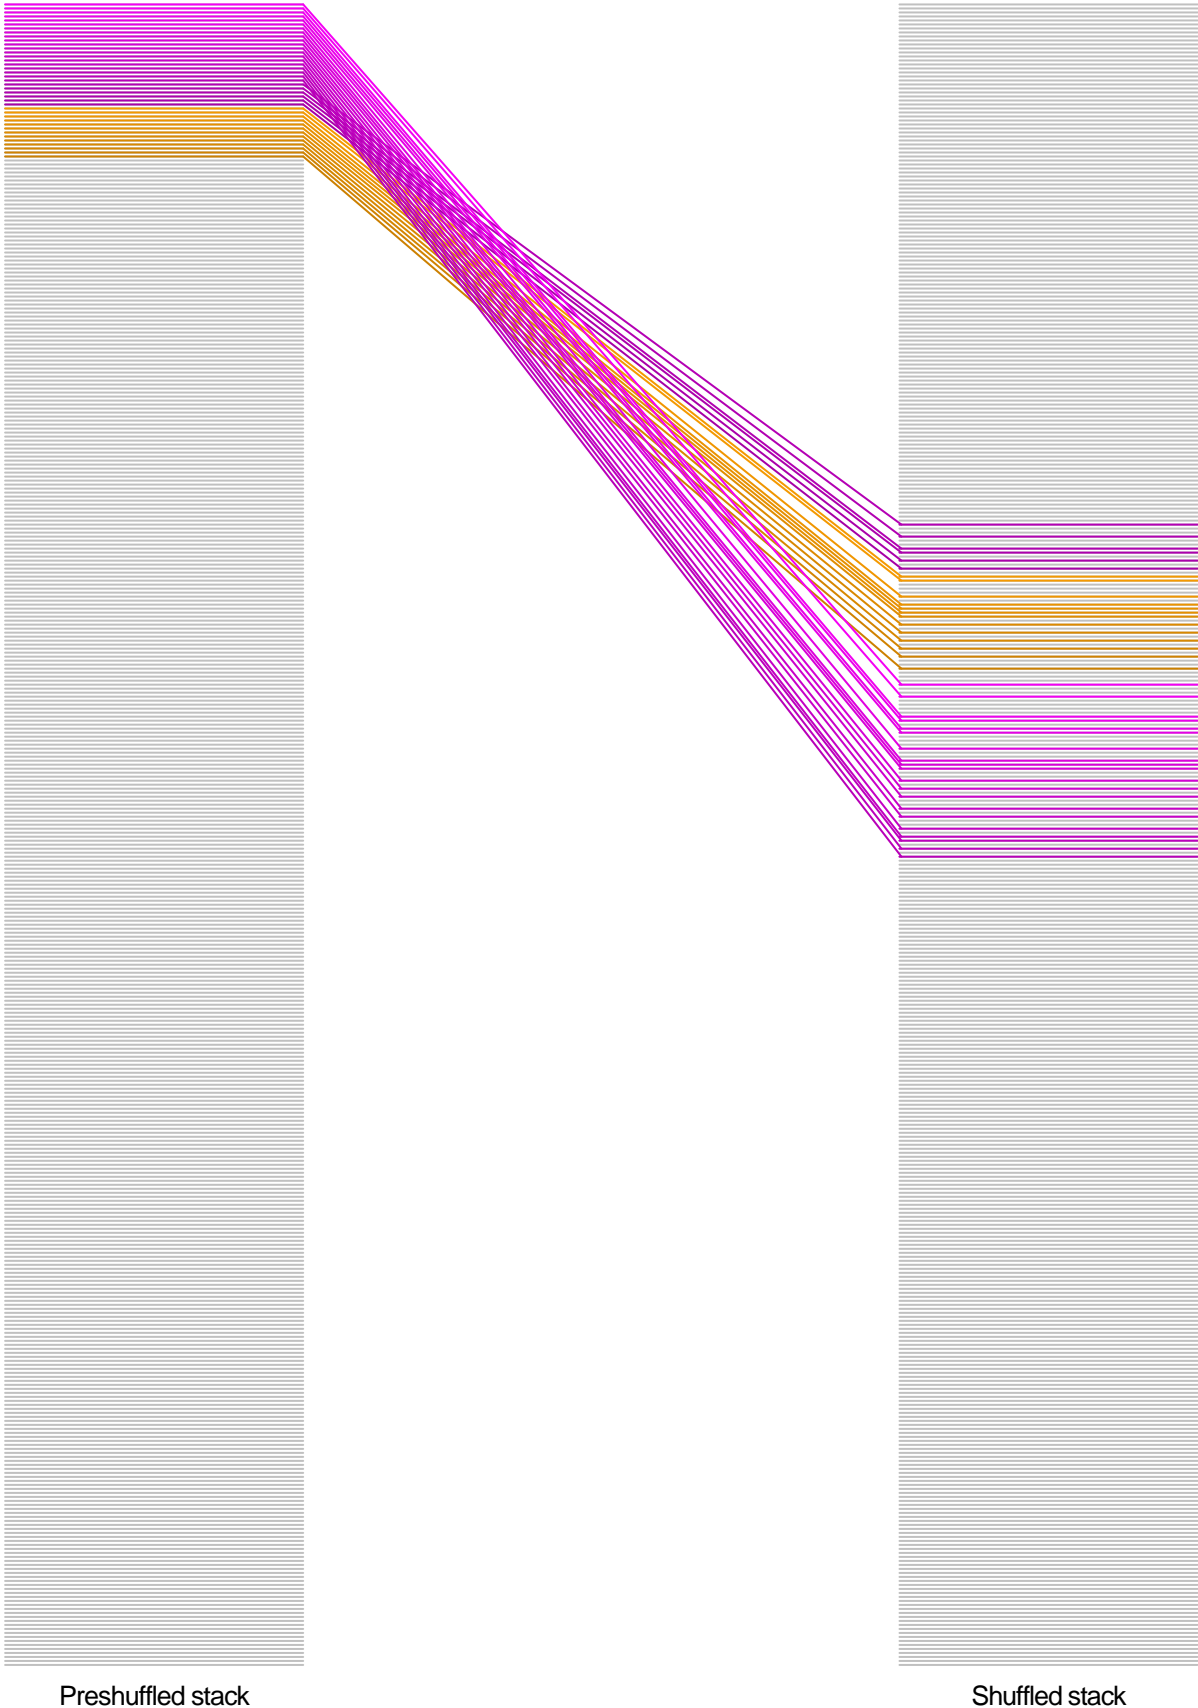

# Protec 21 Shuffle Analysis Report: 8 Decks

Decks used in shuffle:	8 (416 cards)
Card mark interval:	1
Cards per colour segment:	26
Cards marked (preshuffled stack):	378 to 416

Preshuffled stack

Shuffled stack